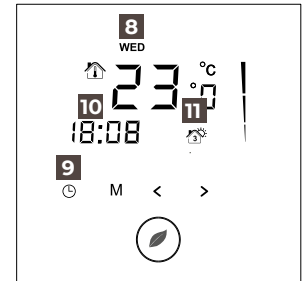

## DIMENSIONS

## DESCRIPTION

The **Mapeheat Thermo Touch** Thermostat is a Programmable Thermostat designed for Electrical Floor Heating. The Thermostat has 2 programmes to choose from:

- Manual ON/OFF (Constant Single temperature)
- Timer programme (4 timer events/day)

- 1** Temperature
- 2** Sensor symbol
- 3** Heating symbol
- 4** Menu button
- 5** Left button
- 6** Right button

- 7** THERMO TOUCH button
- 8** Day
- 9** Clock button
- 10** Time
- 11** Event symbol