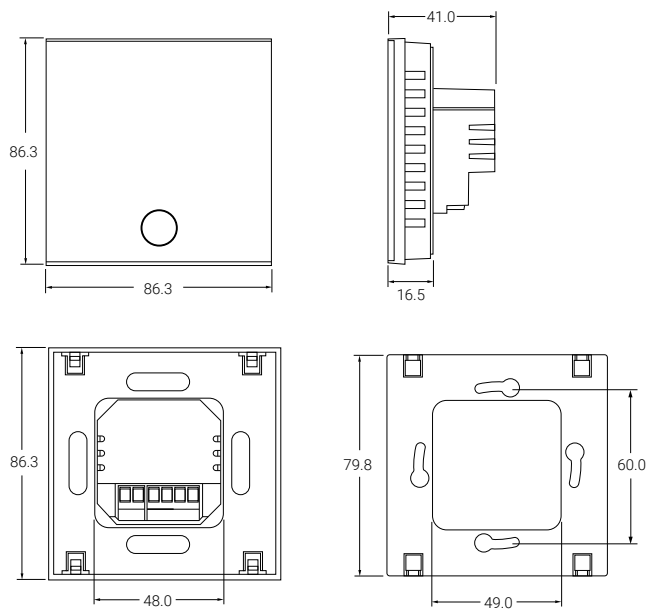

# MAPEHEAT THERMO TOUCH

Installation Guide

## Table of content

Dimensions	3
Installation	4
Description	7
Using the Thermostat	7
Installer Menu	8
Warning	8

## DIMENSIONS