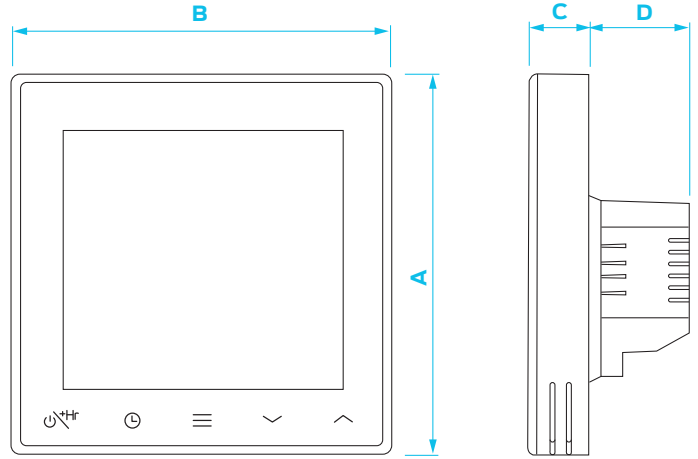

Applications

Underfloor heating	✓
--------------------	---

Approvals

Dimensions – All measurements in mm unless otherwise stated

Product code	A	B	C	D
STAT100010	86	86	12	23