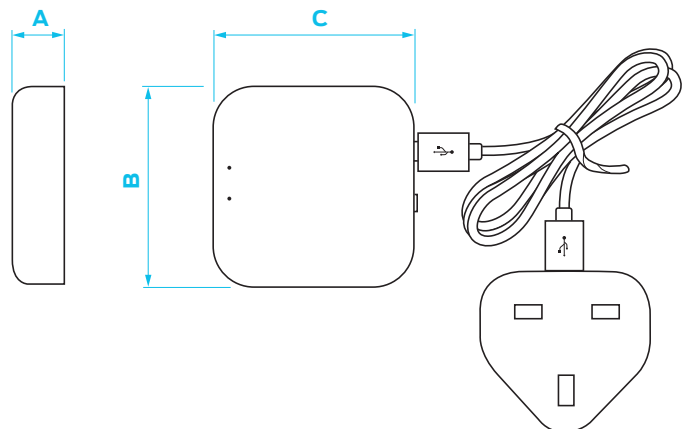

Product code	Description
GWAY100001	Reliance Valves Gateway

Working pressures & temperatures

Power Supply	240v AC50/60 Hz - with UK Type Mains Plug
Output	5V 1A
WI-FI	2.4 Ghz
Cable length	480mm

Applications

Underfloor heating	✓
--------------------	---

Approvals

Dimensions – All measurements in mm unless otherwise stated

Product code	A	B	C
GWAY100001	15	60	70